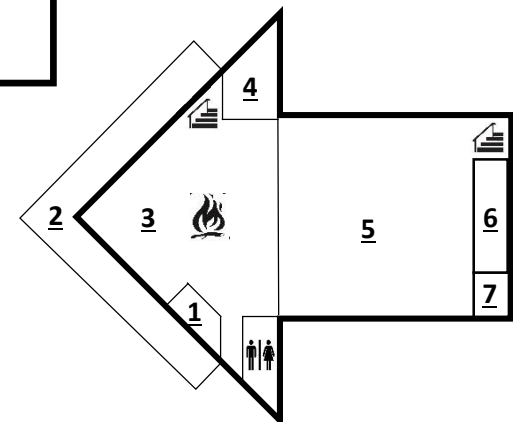

LEGEND

Cabins

- 1 – Cabin #1: Bear Cave
- 2 – Cabin #2: Cub Den
- 3 – Cabin #3: Otter Pond
- 4 – Cabin #4: Eagle Nest
- 5 – Cabin #5: Badger Burrow
- 6 – Cabin #6: Fox Den
- 7 – Cabin #7: Walleye Waters
- 8 – Cabin #8: Wolf Pack
- 9 – Cabin #9: Moose Woods
- 10 – Cabin #10: Loon Nest
- 11 – Cabin #11: Bat Cave
- 12 – Platform Tent Village

Buildings

- Arrowhead Lodge
- Shower House & Restrooms
- Sauna
- Garage
- Camp Store
- Director's Cabin

Arrowhead Lodge Legend

- | | | | |
|-----------------|-------------------|--------------------|-------------|
| 1 – Office | 2 – Patio | 3 – Lounge | 4 – Kitchen |
| 5 – Dining Hall | 6 – Climbing Wall | 7 – K.A.M.P. Radio | |

ST. LOUIS COUNTY, MINNESOTA

**Maps are not to scale*