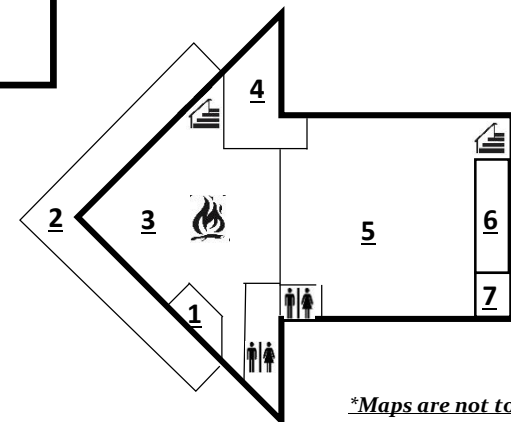

LEGEND

Cabins

- 1 - Arts & Crafts
- 2 - Camp Store
- 3 - Cabin #3: Otter Pond
- 4 - Cabin #4: Eagle Nest
- 5 - Cabin #5: Badger Burrow
- 6 - Cabin #6: Fox Den
- 7 - Cabin #7: Walleye Waters
- 8 - Cabin #8: Wolf Pack
- 9 - Cabin #9: Moose Woods
- 10 - Cabin #10: Loon Nest
- 11 - Cabin #11: Bat Cave
- 12 - Platform Tent Village
- 13 - Club Meds

Buildings

- Arrowhead Lodge
- Shower House & Restrooms
- Sauna
- Garage
- Canteen
- Director's Cabin

Arrowhead Lodge Legend

1 - Office	2 - Patio	3 - Lounge	4 - Kitchen
5 - Dining Hall	6 - Climbing Wall	7 - K.A.M.P. Radio	